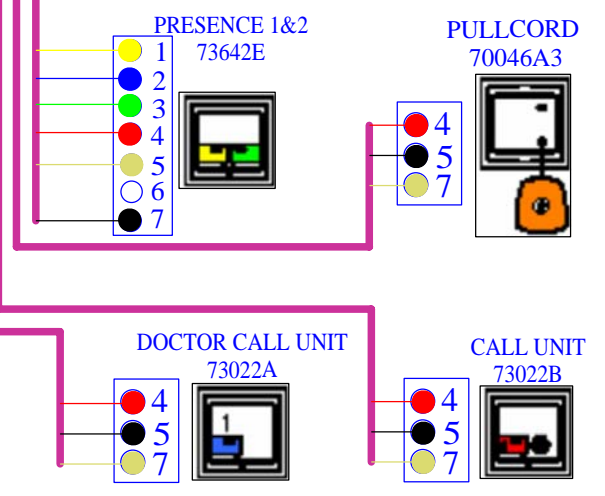

**CABLE TYPE**

- SYSTEM CABLE 89734AJ
  - 1 PAIR 1.5mm STRANDED
    - RED
    - BLUE
  - 2 INDIVIDUALLY SCREENED PAIRS 0.5mm SOLID CORE
    - GREY
    - PINK
    - YELLOW
    - GREEN
- CABLE WITH OVERALL SCREEN
  - GREY
  - PINK
  - YELLOW
  - GREEN
- ROOM / INPUT CABLE 981486A
  - 6 CORES 0.2mm PVC/PVC STRANDED
    - RED
    - BLACK
    - YELLOW
    - BLUE
    - GREEN
    - WHITE

ISSUE	DESCRIPTION	APP	DATE	SFS SYSTEMS LTD 8 FITZMAURICE COURT STATION ROAD WYMONDHAM NORFOLK NR18 0NN Tel:- 01953 423232 Fax:- 01953 600272	TITLE	DRAWN	CHECKED	APPROVED	DATE	
					CLINO OPT 99	SP				21-6-06
<b>DRAWING NUMBER</b>										
<b>ACK-CO99-TYP-H1</b>										