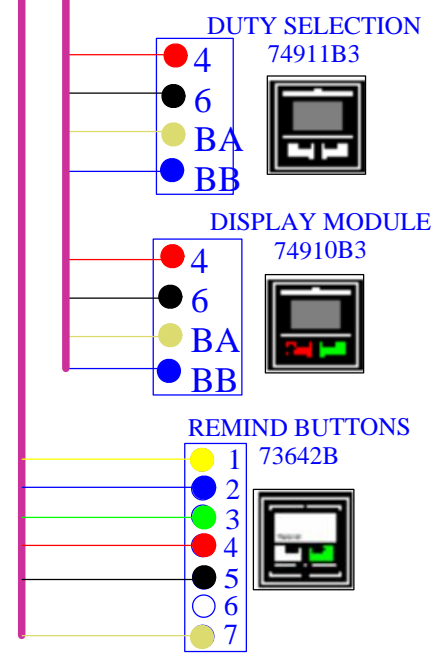

**CABLE TYPE**

- SYSTEM CABLE 89734AJ
  - 1 PAIR 1.5mm STRANDED
    - RED
    - BLUE
  - 2 INDIVIDUALLY SCREENED PAIRS 0.5mm SOLID CORE
    - GREY
    - PINK
    - YELLOW
    - GREEN
- CABLE WITH OVERALL SCREEN
  - GREY
  - PINK
  - YELLOW
  - GREEN
- ROOM / INPUT CABLE 981486A
  - 6 CORES 0.2mm PVC/PVC STRANDED
    - RED
    - BLACK
    - YELLOW
    - BLUE
    - GREEN
    - WHITE